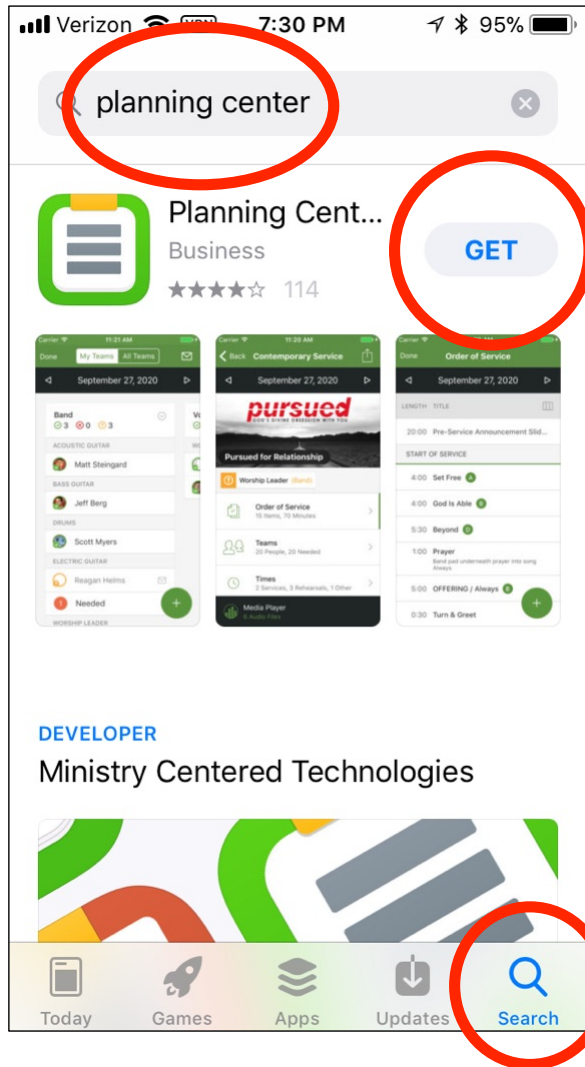

PCO Mobile App

SEARCH/DOWNLOAD

OPEN

HOME SCREEN

LOG-IN

App Store 7:31 PM 93%
Login Cancel

Let's get you logged in

Your Email or Phone