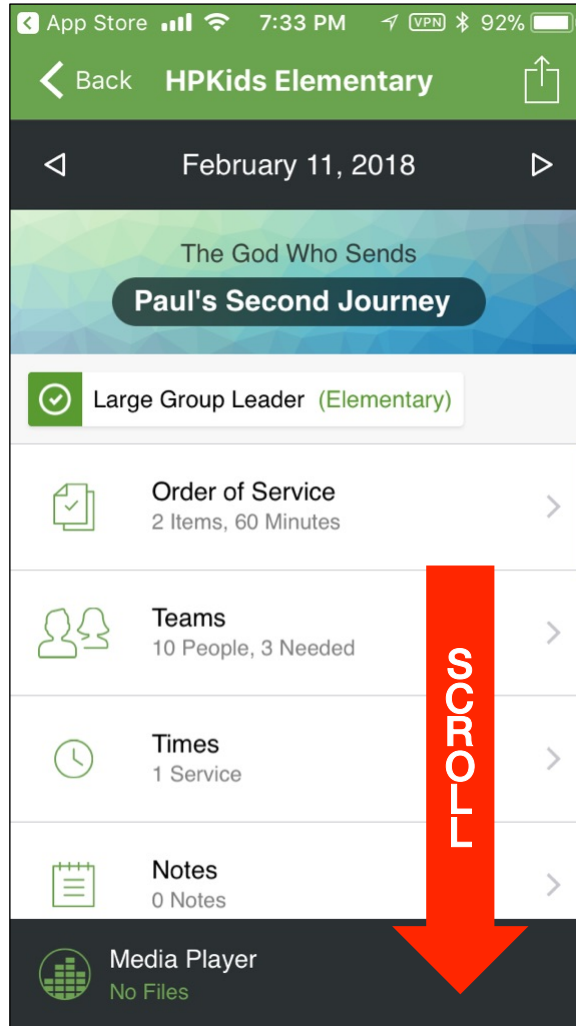

Selected Date