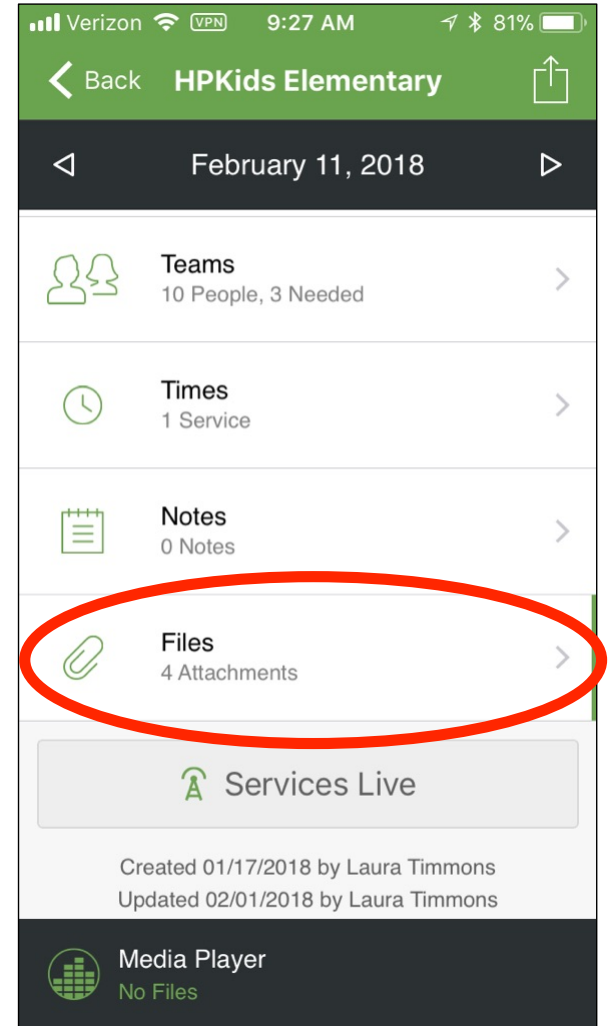

Selected Date (Bottom)